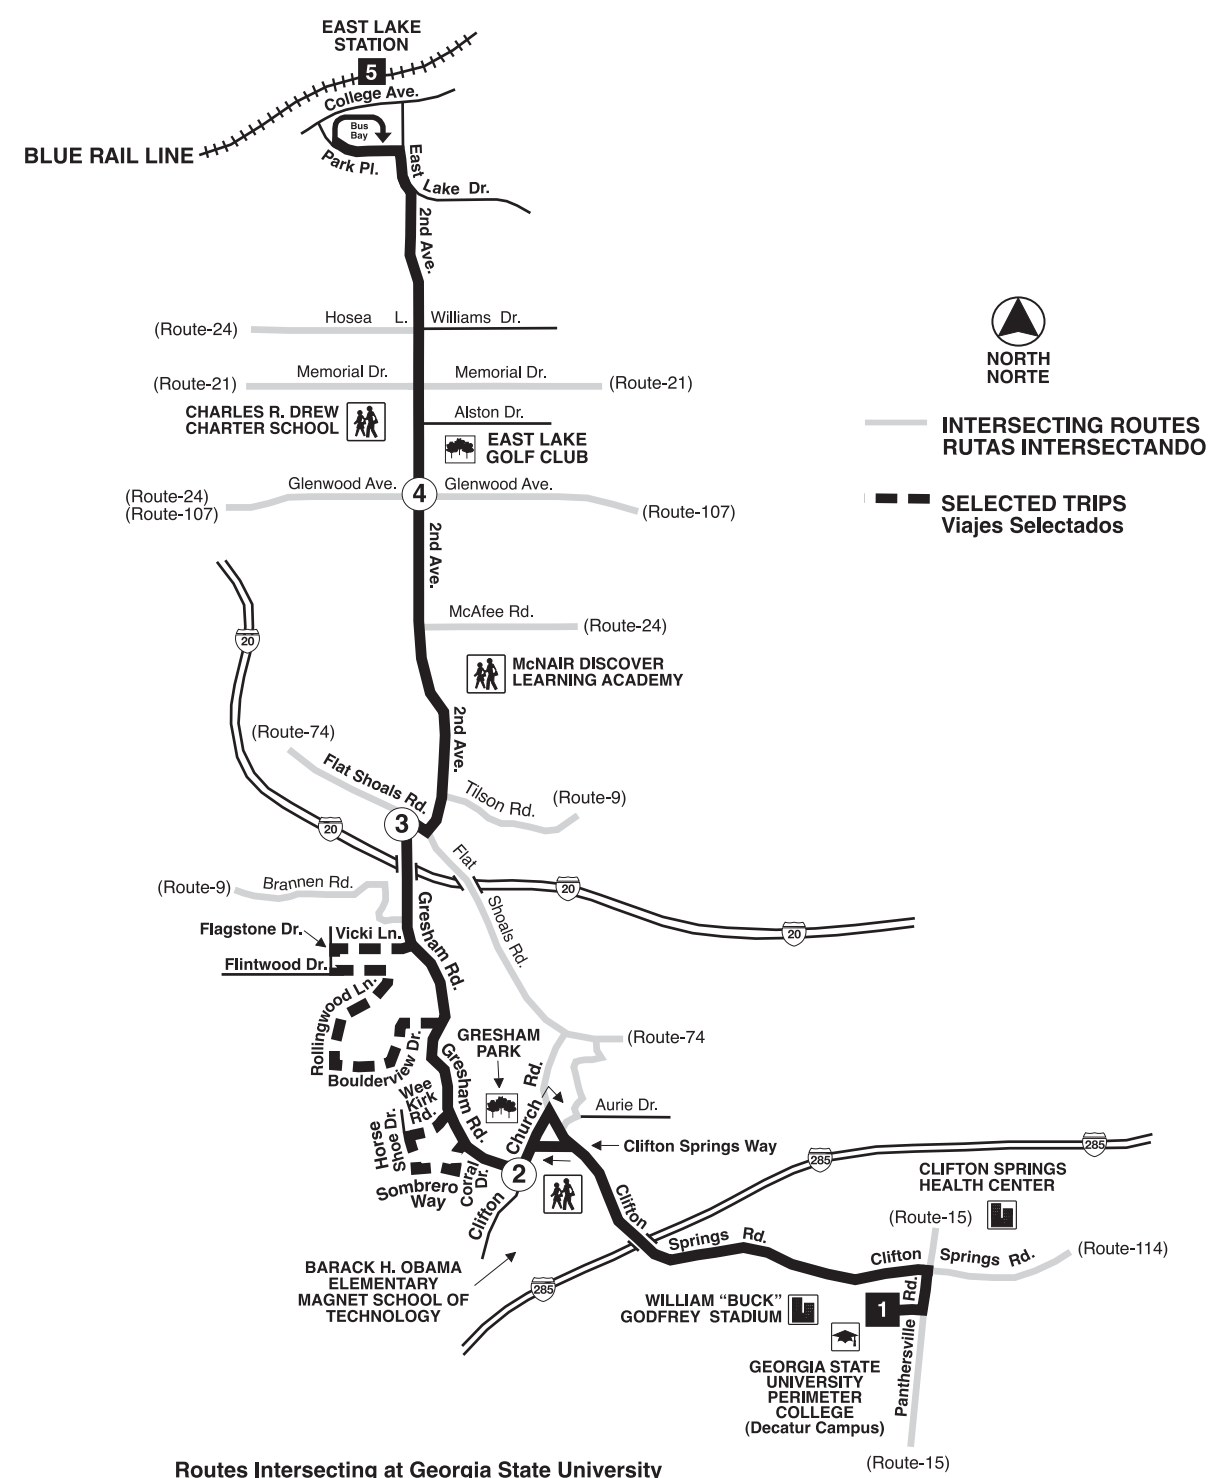

**Routes Intersecting at  
East Lake Station:  
Rutas Intersectando en la  
Estación East Lake:**

2-Ponce De Leon Ave./East Lake  
34-2nd Avenue/Gresham Road/Clifton Springs Rd.  
123-North Dekalb Mall/Decatur/East Lake

**Routes Intersecting at Georgia State University  
Perimeter College (Decatur Campus):  
Rutas que se cruzan en la Universidad Estatal de Georgia  
Perimeter College (Decatur Campus):**

15-South Dekalb/Candler Road/Forest Pkwy.  
34-2nd Avenue/Gresham Road/Clifton Springs  
114-Columbia Drive/Clifton Springs Road